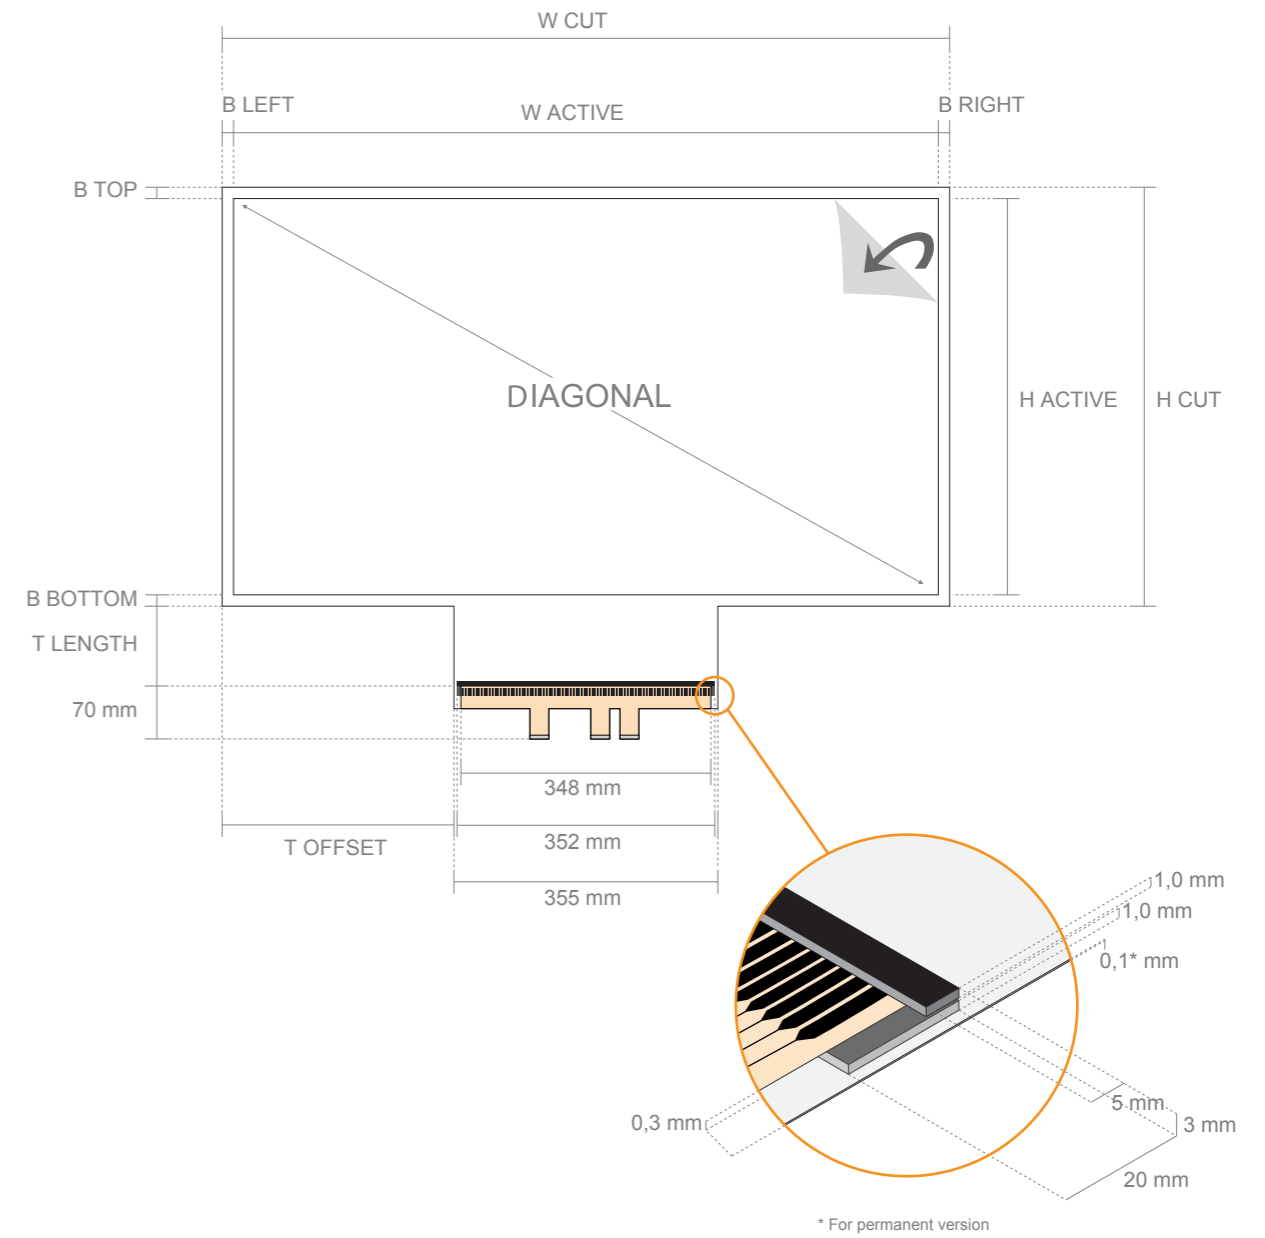

Aspect Ratio 16:9

Diagonal	W Active	H Active	W Cut	H Cut	B Top	B Left	B Right	B Bottom	T Offset	T Length
30	664	374	694	414	15	15	15	25	170	35
32	699	393	729	433	15	15	15	25	187	35
40	886	498	916	538	15	15	15	25	281	35
42	930	523	960	563	15	15	15	25	303	35
43	941	530	971	570	15	15	15	25	308	35
46	1019	573	1049	613	15	15	15	25	347	35
47	1040	585	1070	625	15	15	15	25	358	35
48	1063	598	1093	638	15	15	15	25	369	35
49	1074	604	1104	644	15	15	15	25	375	35
50	1107	623	1137	663	15	15	15	25	391	35
52	1150	648	1180	688	15	15	15	25	413	35
55	1210	681	1240	721	15	15	15	25	443	35
57	1252	704	1282	744	15	15	15	25	464	35
58	1284	722	1314	762	15	15	15	25	480	35
60	1328	747	1358	787	15	15	15	25	502	35
65	1429	804	1459	844	15	15	15	25	552	35
68	1505	847	1535	887	15	15	15	25	590	35
70	1550	872	1580	912	15	15	15	25	613	35
72	1594	897	1624	937	15	15	15	25	635	35
74	1638	922	1668	962	15	15	15	25	657	35
75	1651	929	1681	969	15	15	15	25	663	35
80	1771	997	1801	1037	15	15	15	25	723	35
82	1815	1021	1845	1061	15	15	15	25	745	35
84	1860	1046	1890	1086	15	15	15	25	768	35
85	1882	1059	1912	1099	15	15	15	25	779	35
90	1990	1121	2020	1161	15	15	15	25	833	35
98	2159	1215	2189	1255	15	15	15	25	917	35
100	2210	1245	2240	1285	15	15	15	25	943	35
105	2325	1308	2355	1348	15	15	15	25	1000	35

		A3		
Material: SKIN - Polymer foil PCB - Fiberglass board Flex Cable - Polyester film		Date: 22/05/2018		Title: DISPLAX SKIN DUALTOUCH STANDARD DRAWINGS
Projection: Third Angle Projection		Drawn by: DISPLAX		
		Dimensions: Diagonal sizes in inches Other dimensions in millimeters		Document code MKT.257.22
				Sheet 1 of 3