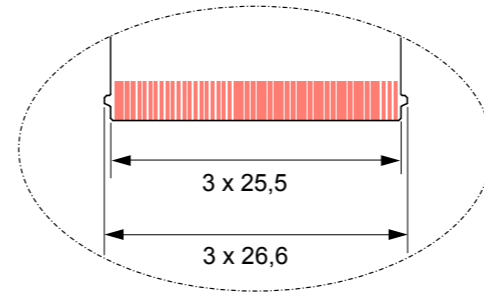

SKIN DUALTOUCH

Values in mm
All information is $\pm 0,5\text{mm}$