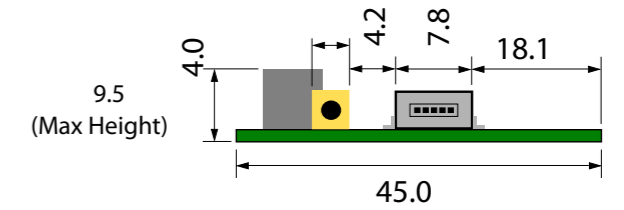

SKIN ULTRA

SHORT CONNECTORS

Values in mm
All information is $\pm 0,5$ mm

Touch Controller dimensions

Screw diameter: M3 or M3.5

		A3		
Material: SKIN - Polymer foil PCB - Fiberglass board Flex Cable - Polyester film		Date: 28/03/2017		
Projection: Third Angle Projection		Dimensions: Diagonal sizes in inches Other dimensions in millimeters		Document code MKT.224.16
				Sheet 3 of 3